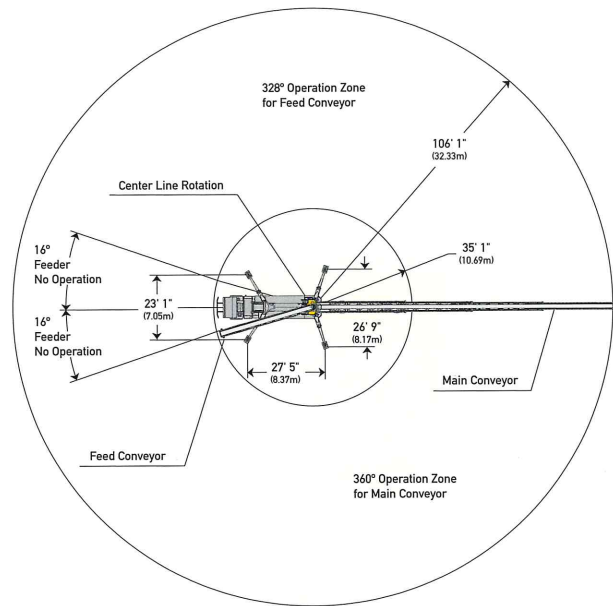

Telebelt® TB 110 Specifications