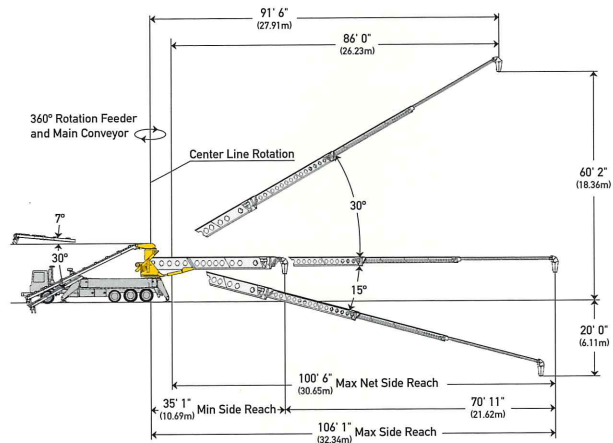

Telebelt® TB 110 Specifications