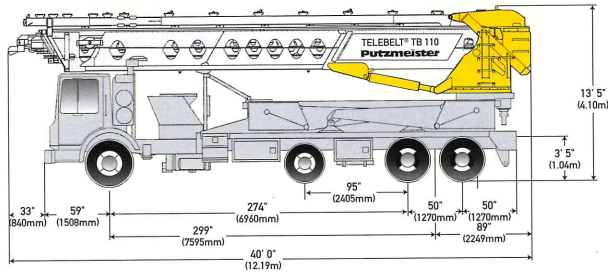

Telebelt® TB 110 Specifications